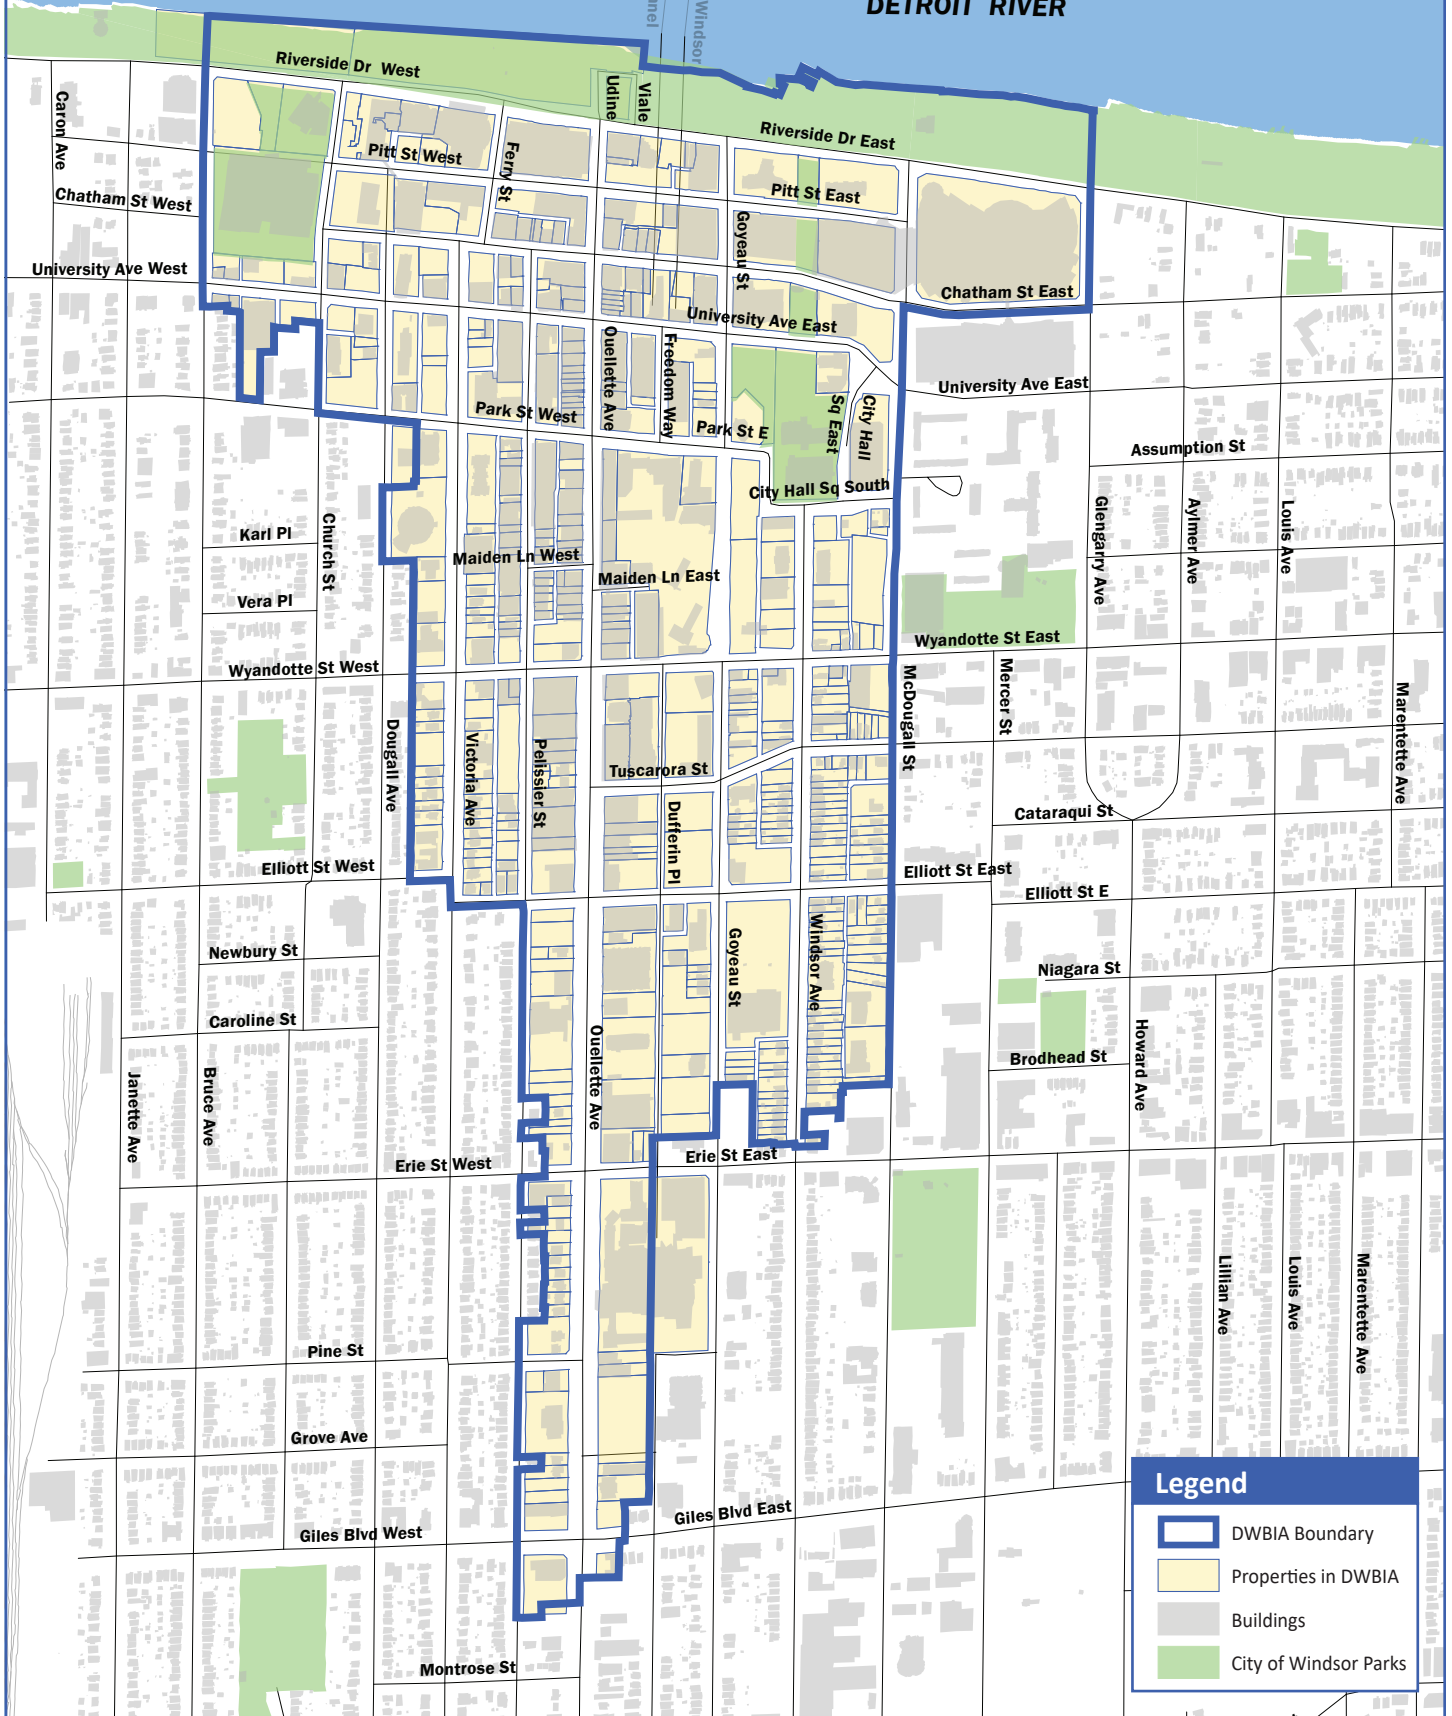

DETROIT RIVER

Legend

-  DWBIA Boundary
-  Properties in DWBIA
-  Buildings
-  City of Windsor Parks