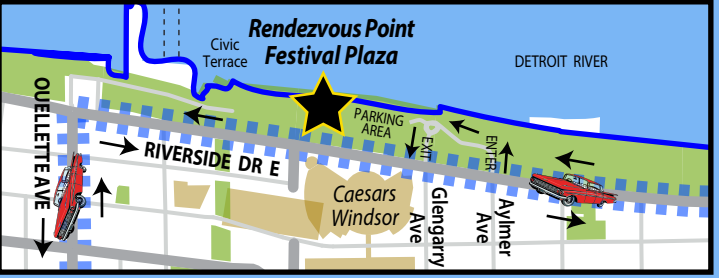

**MID SOUTH**  
LAND DEVELOPMENTS CORP  
DINO & ANTHONY MAGGIO  
"SPONSOR" at Festival Plaza

Cars to start lining up at Festival Plaza using Aylmer Ave, then leaving using Glangarry Ave to either head East or Westbound on Riverside Dr E

**Ouellette Car Cruise**  
Friday, August 18, 2023 (6pm-9pm)  
Presented by:

← Traffic Flow in both directions. Vehicles leaving Festival Plaza using Glangarry Avenue will either go East or Westbound on Riverside Drive E.  
→

**P** Parking    **||||** Car Cruise Route